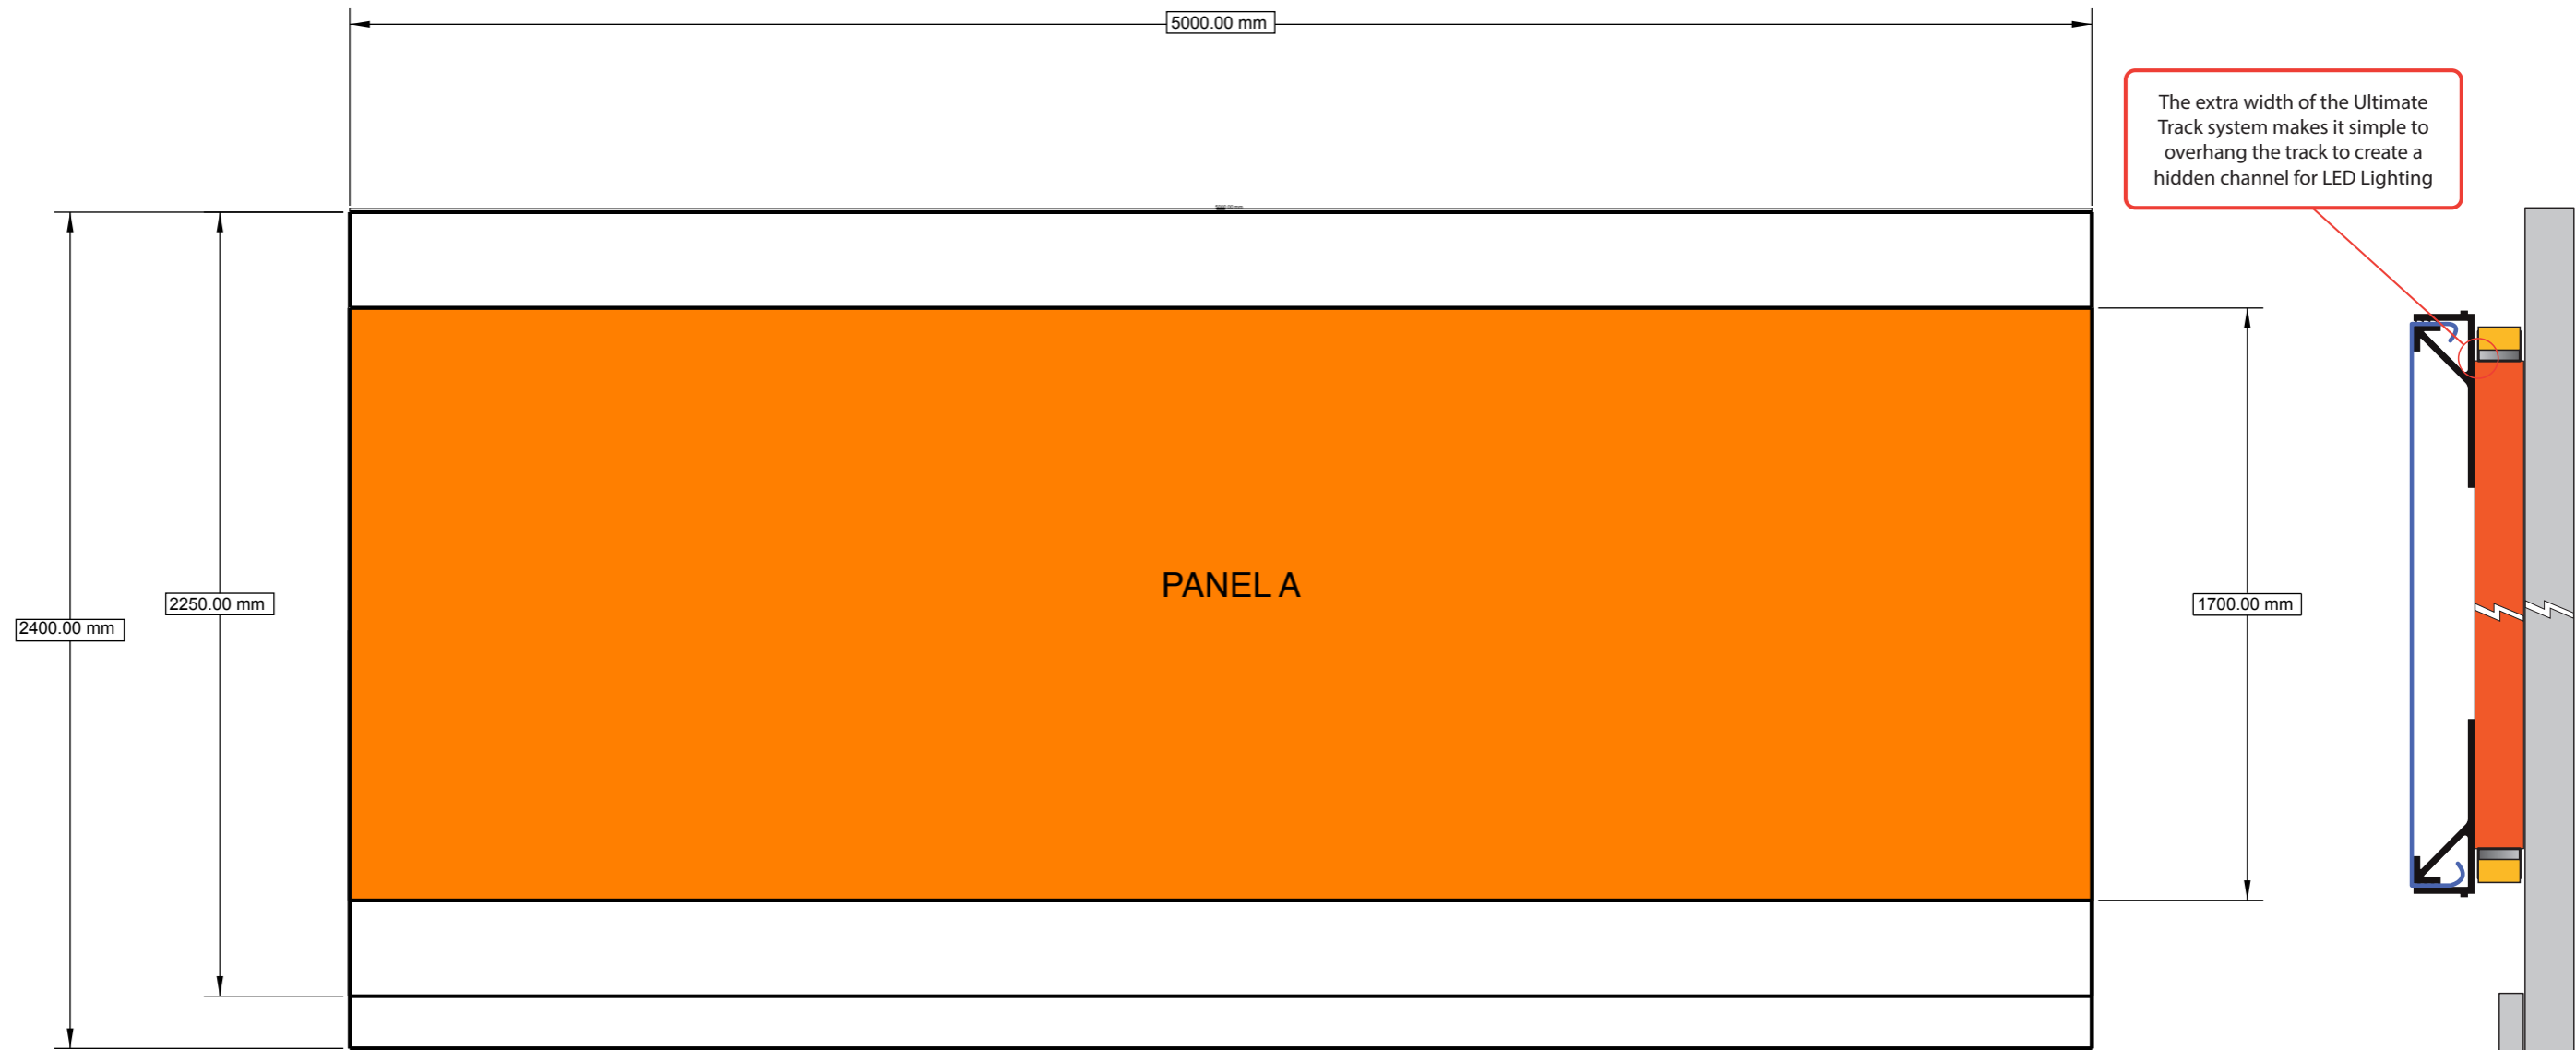

Specialist Fabric Walling Track:

Layout Option 1 (Single Horizontal Panel) - This requires 7x 2.3m Track Sections

Installation Advantages:

- Single Horizontal Panel - most efficient use of fabric and track
- Very simple to cut and install
- Great for creating floating lighting effects