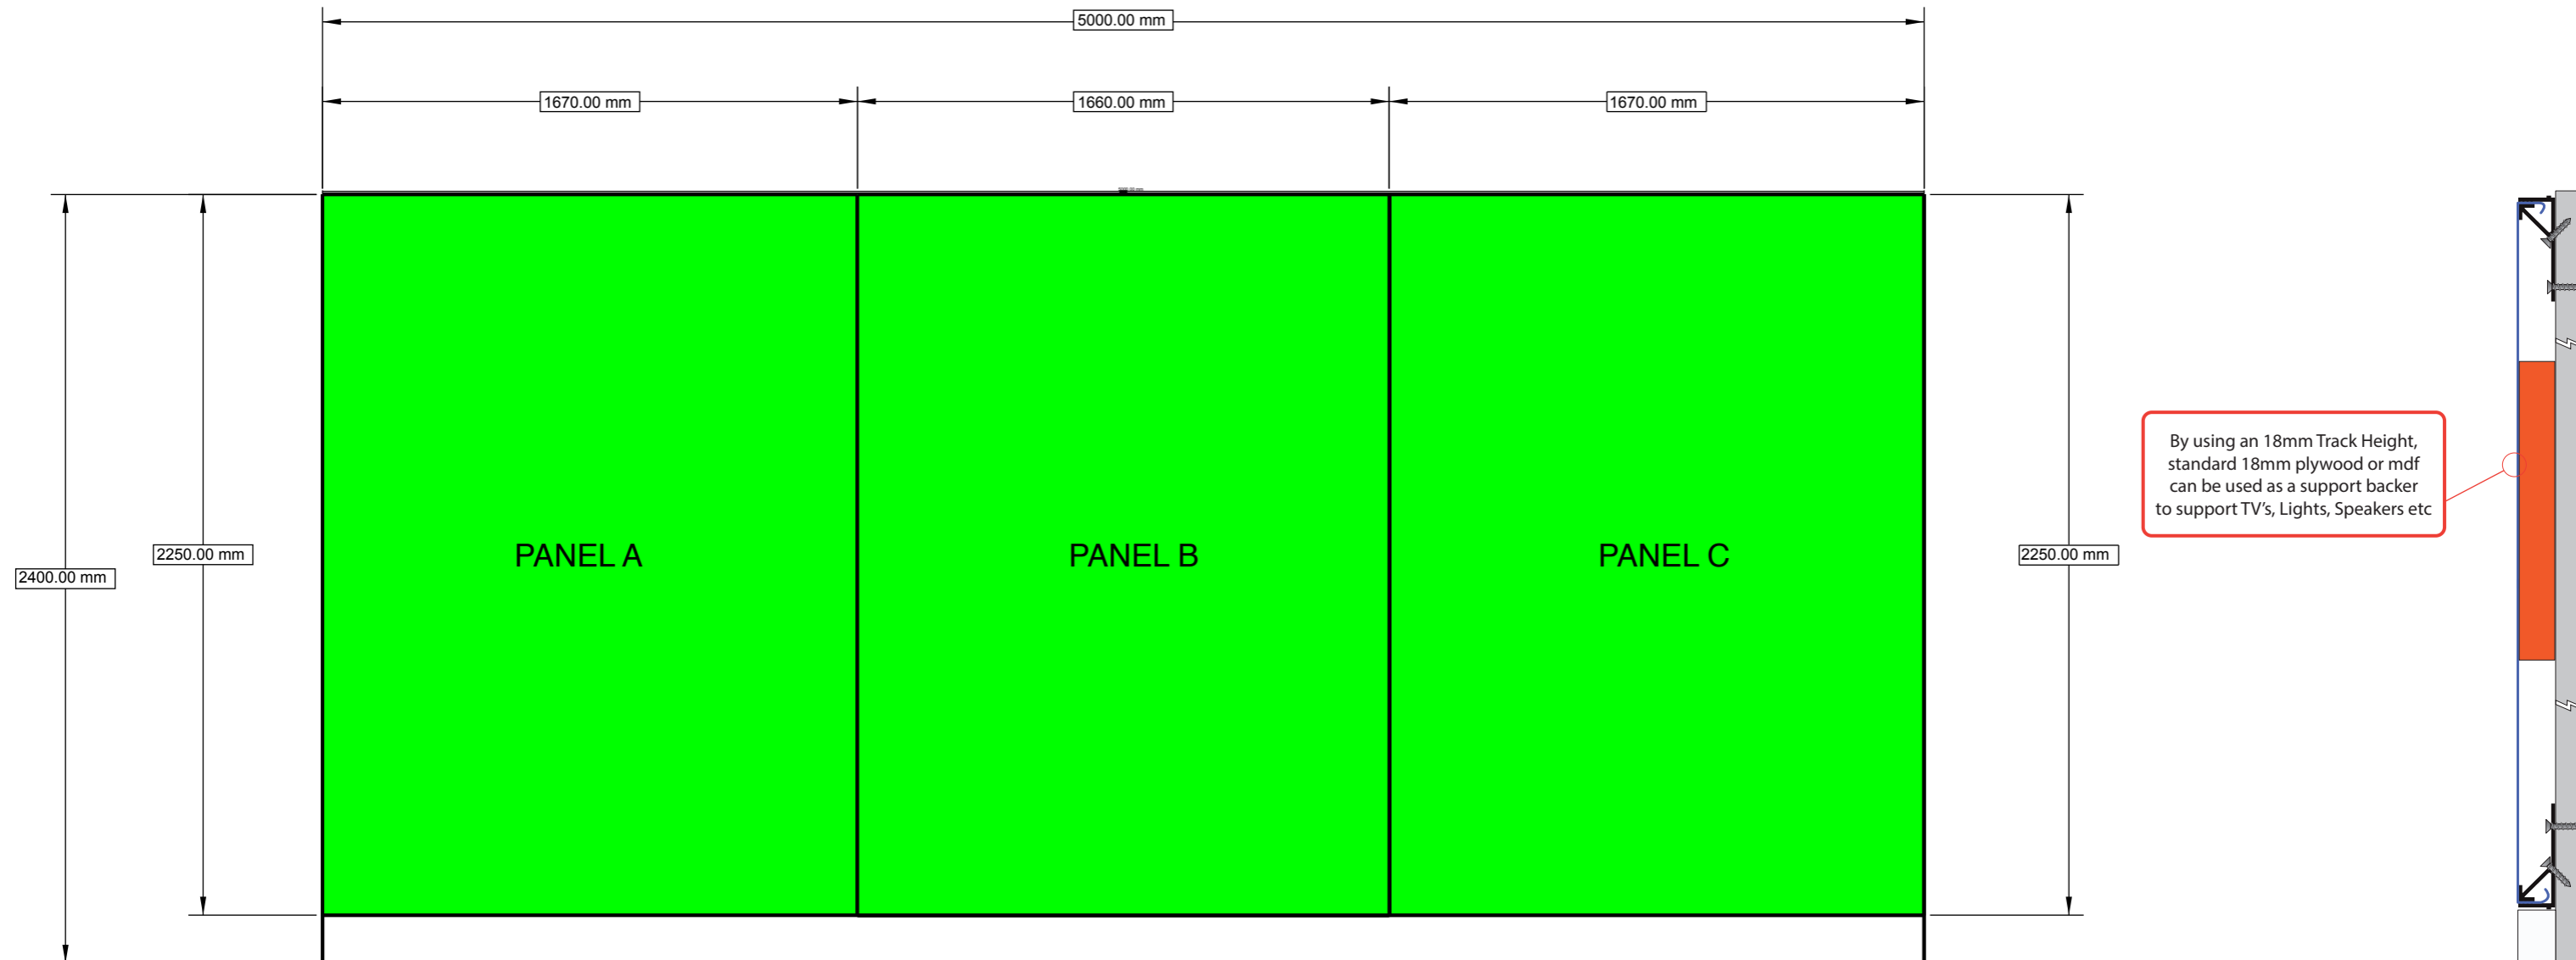

ULTIMATE TRACK

Specialist Fabric Walling Track:

Layout Option 3 (Triple Vertical Panel) - This requires 10x 2.3m Track Sections

Installation Advantages:

- Triple Vertical Panel - great wall coverage for high rooms
- Gives a very professional appearance
- Intermediate leg adds support to vertical centre fabric area